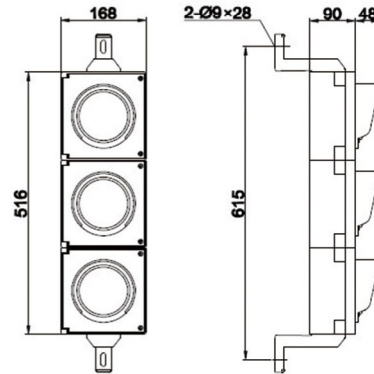

100mm Traffic Signal Head

Sunburst 4-Inch (100 mm) LED traffic signal with high power LED light source.

Low power consumption with at least 50% energy saving compared to the old system.

Long-lasting performance with 5 years warranty.

The housing is made of PC material, which can be opened and be maintained without other special tools.

Product Description

Description		Distribution of Luminous Intensity		Dimension		Housing Material	Housing Color	Weight
100mm traffic head		Horizontal+/-30°		516X 168 X 138mm		PC / Aluminum	black	2.5kgs
Color	Diameter of Signal Module	Typical Wavelength	Lens	Impact Resistance	Luminous Intensity	Voltage	Turn on/off time	Rated Power
Red	Φ100mm	626nm	Clear Lens	IR3	>100cd		≤75ms	6W
Yellow	Φ100mm	592nm	Clear Lens	IR3	>100cd		≤75ms	6W
Green	Φ100mm	505nm	Clear Lens	IR3	>100cd		≤75ms	6W

Note: 12VDC, 24VDC and 120VAC are available.

4pcs/ctn , carton size: 56*40*29cm, 10.5kgs/carton

Product Details

The modules can be supplied separately